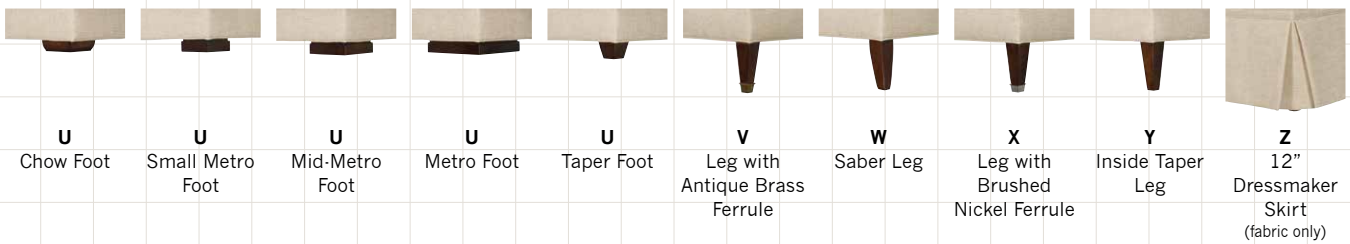

Make It Yours® Benches

Choose from five bench sizes, ten base options, storage and molding options. Then select a top style in fabric or leather and add an optional nail trim. Personalize your bench — *make it yours.*

1 CHOOSE your FABRIC OR LEATHER.

2 CHOOSE your BENCH SIZE.

Dimensions shown are widths. All benches are 22" deep. Benches with U legs are 19" high; benches with V, W, X, Y or Z legs are 18" high.

3 CHOOSE your BASE - A FOOT, LEG OR SKIRT. CHOOSE your WOOD FINISH (IF APPLICABLE).

O
Single Row

D
Double Row
(2.25" spacing)

H
Deco
(#9 nail only)

K
Tiles
(#9 nail only)

L
Links
(#9 nail only)

N
No Nails

GET CREATIVE AND *make it yours!*

V42UGXPD PERSONALIZED BENCH
Fabric Upholstered, 42" Size, Mid-Metro Foot,
12" Storage Cavity (Non-Cedar), No Molding,
Plain Top, Double Row Nail Trim

V36WMXPD PERSONALIZED BENCH
Fabric Upholstered, 36" Size, Saber Leg, Non-Storage,
No Molding, Plain Top, Double Row Nail Trim