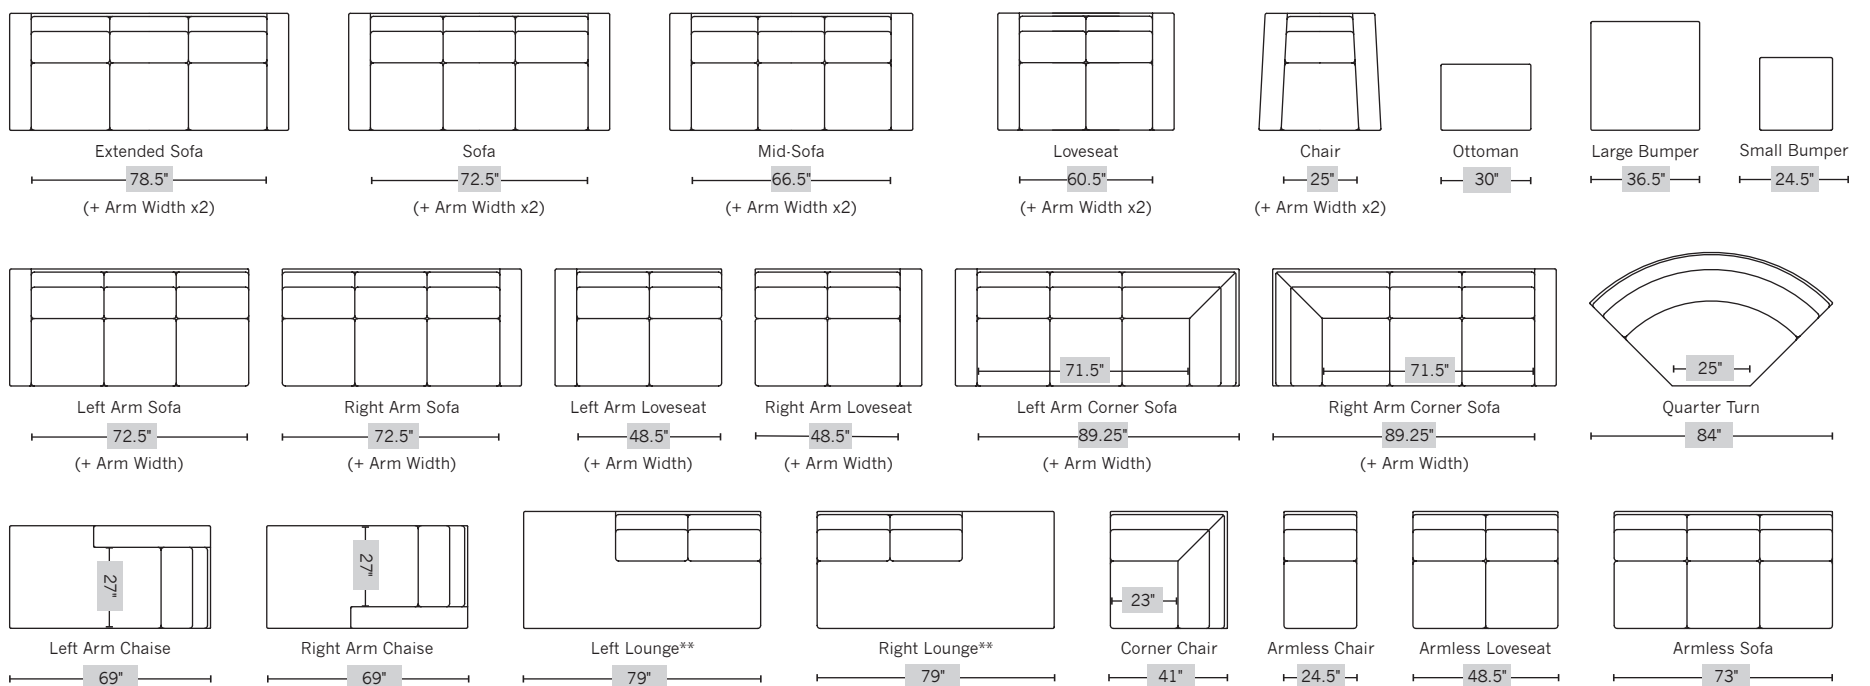

CHOOSE A SILHOUETTE. For downloadable quarter-scale templates of all styles, go to www.vanguardfurniture.com/pages/Schematics.

ES1 Extended Sofa (Bench Seat)*	L2 Loveseat (2 Cushions)*	AS1 Armless Sofa (Bench Seat)	RL1 Right Arm Loveseat (Bench Seat)
ES2 Extended Sofa (2 Cushions)*	C Chair*	LAH Left Arm Chaise	RAS Right Arm Sofa
ES3 Extended Sofa (3 Cushions)*	SW Swivel Chair (no base options)	LAL Left Arm Loveseat	RA1 Right Arm Sofa (Bench Seat)
S1 Sofa (Bench Seat)*	SWP Swivel Chair (Plinth Base)	LL1 Left Arm Loveseat (Bench Seat)	RCS Right Arm Corner Sofa
S2 Sofa (2 Cushions)*	OT Ottoman	LAS Left Arm Sofa	RC1 Right Arm Corner Sofa (Bench Seat)
S3 Sofa (3 Cushions)*	CC Corner Chair	LA1 Left Arm Sofa (Bench Seat)	LG Left Lounge
MS1 Mid-Sofa (Bench Seat)*	AC Armless Chair	LCS Left Arm Corner Sofa	RG Right Lounge
MS2 Mid-Sofa (2 Cushions)*	ALS Armless Loveseat	LC1 Left Arm Corner Sofa (Bench Seat)	QTR Quarter Turn
MS3 Mid-Sofa (3 Cushions)*	AL1 Armless Loveseat (Bench Seat)	RAH Right Arm Chaise	SB Small Bumper
L1 Loveseat (Bench Seat)*	AS Armless Sofa	RAL Right Arm Loveseat	LB Large Bumper

* Available as Armless Standalone (Upholstered All-Sides)