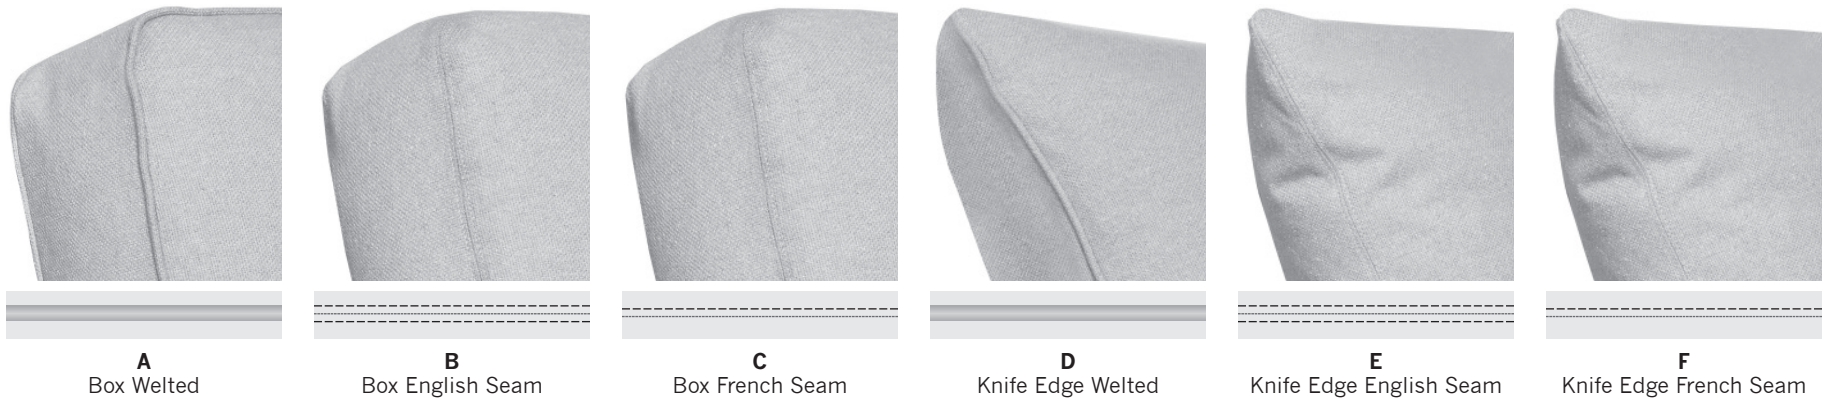

CHOOSE A BACK PILLOW AND SEAM DETAIL. Seat cushions are boxed with the same seam detail (*illustrations shown below*).

CHOOSE A BASE. Note: Bases are customized to match the arm style selected; therefore, base widths and depths will vary as noted below. All bases are 3" height.

	F Acrylic Leg (additional charge)	F Metal Block Leg (Brushed Nickel or Satin Brass) (additional charge)	F Wood Taper Leg	F Wood Block Leg	F Plinth Base (additional charge)
Arms B, C, D, F B = 4" wide C = 3" wide D = 3.5" wide F = 4" wide	Taper	Taper			
Arm A 6" wide	Block	Block			
Arms E, G 10.5" wide	Block	Block			

CHOOSE A PERSONALIZED WOOD FINISH (*if applicable*).

Select a personalized finish option for any exposed wood areas. Vanguard offers hundreds of finish options — standard stains, paints or metallic paints, Make It Yours® paints, artisan wood finishes or premium leaf finishes. Customize your style even further by adding an optional* embellishment such as highlight striping, sheen level option (from flat to gloss) or distressing level. *Optional charges apply.

CHOOSE AN OPTIONAL* NAIL TRIM.

Nail trims and nail bands are optional* at the base of all Envision styles. The size, finish and spacing of nails must be indicated on the order. Refer to the Price List for a complete list of nail trims and band options. *Optional charges apply.

CHOOSE A STANDARD OR OPTIONAL* PREMIUM CUSHION.

All styles are standard with Envision Down or Envision Spring Down seat cushions. *Optional premium seat cushions (Bliss Down, Bliss Spring Down) are available for an additional charge. Refer to the Price List for more information.

	Envision Down Cushion	Envision Spring Down Cushion
	SOFT	SEMI-FIRM
FEEL & SUPPORT	Down-like softness. Endless support and softness. Premium cushion. Plush look and feel.	Down-like initial softness followed by solid support of the spring inner core. Endless support and the perfect combination of softness and support. Premium cushion. Plush look and supportive feel.
HYPO-ALLERGENIC	NO	NO
SEAT CUSHION CONSTRUCTION & CONTENT	A thick layer of premium Ultracell foam capped with a thin, secondary layer of super-soft foam. The completed core is generously covered in a 10% down and 90% feather jacket. The thick, layered core provides plush look and endless, soft support.	A thick layer of 15-gauge barrel shaped springs encased in Ultracell foam capped with a thin, secondary layer of super-soft foam. The completed core is generously covered in a 10% down and 90% feather jacket. By combining a supportive core and soft exterior, a perfect balance of comfort and support is achieved.
BACK PILLOW CONSTRUCTION & CONTENT	Envision Back 205 thread count down-proof jacket filled with a blend of soft micro-fiber and grey duck feathers all blown in shape retaining channels.	Envision Back 205 thread count down-proof jacket filled with a blend of soft micro-fiber and grey duck feathers all blown in shape retaining channels.

Envision Down cushions, Envision Spring Down cushions, and Envision backs are only available on Envision styles.