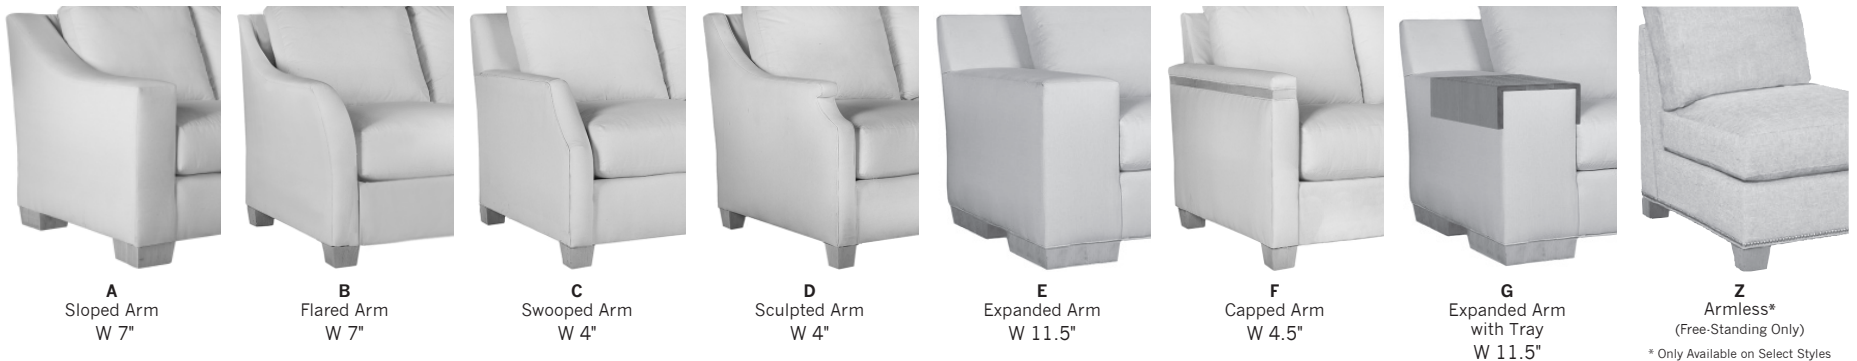

CHOOSE A FABRIC (V) OR LEATHER (L).

CHOOSE AN ARM STYLE.

CHOOSE A SEAT DEPTH AND BACK HEIGHT. Note: Back heights include the base (all base styles are 3" height).

CHOOSE A SILHOUETTE. For downloadable quarter-scale templates of all styles, go to www.vanguardfurniture.com/pages/Schematics.

- | | | | |
|--|--|--|---|
| ES1 Extended Sofa (Bench Seat)* | L2 Loveseat (2 Cushions)* | AS1 Armless Sofa (Bench Seat) | RL1 Right Arm Loveseat (Bench Seat) |
| ES2 Extended Sofa (2 Cushions)* | C Chair* | LAH Left Arm Chaise | RAS Right Arm Sofa |
| ES3 Extended Sofa (3 Cushions)* | SW Swivel Chair (no base options) | LAL Left Arm Loveseat | RA1 Right Arm Sofa (Bench Seat) |
| S1 Sofa (Bench Seat)* | SWP Swivel Chair (Plinth Base) | LL1 Left Arm Loveseat (Bench Seat) | RCS Right Arm Corner Sofa |
| S2 Sofa (2 Cushions)* | OT Ottoman | LAS Left Arm Sofa | RC1 Right Arm Corner Sofa (Bench Seat) |
| S3 Sofa (3 Cushions)* | CC Corner Chair | LA1 Left Arm Sofa (Bench Seat) | LG Left Lounge |
| MS1 Mid-Sofa (Bench Seat)* | AC Armless Chair | LCS Left Arm Corner Sofa | RG Right Lounge |
| MS2 Mid-Sofa (2 Cushions)* | ALS Armless Loveseat | LC1 Left Arm Corner Sofa (Bench Seat) | QTR Quarter Turn |
| MS3 Mid-Sofa (3 Cushions)* | AL1 Armless Loveseat (Bench Seat) | RAH Right Arm Chaise | SB Small Bumper |
| L1 Loveseat (Bench Seat)* | AS Armless Sofa | RAL Right Arm Loveseat | LB Large Bumper |