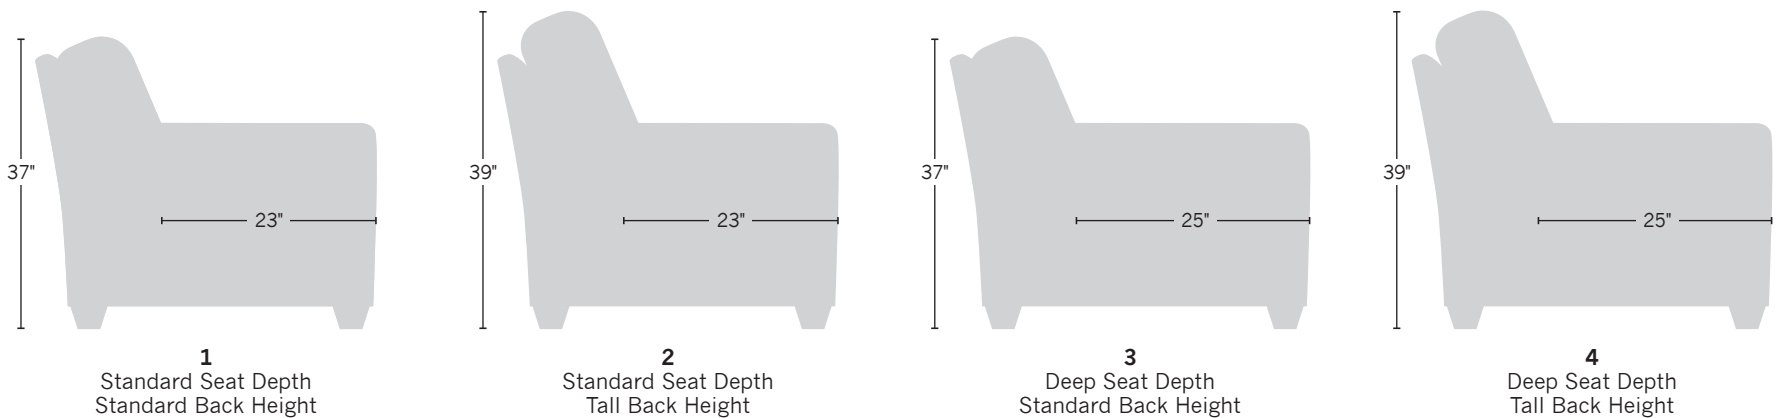

CHOOSE A FABRIC (V) OR LEATHER (L).

CHOOSE AN ARM STYLE.

CHOOSE A SEAT DEPTH AND BACK HEIGHT. Note: Back heights include the base (all base styles are 3" height).

CHOOSE A SILHOUETTE. For downloadable quarter-scale templates of all styles, go to www.vanguardfurniture.com/pages/Schematics.

- | | | | |
|--|--|--|---|
| ES1 Extended Sofa (Bench Seat)* | L2 Loveseat (2 Cushions)* | AS1 Armless Sofa (Bench Seat) | RL1 Right Arm Loveseat (Bench Seat) |
| ES2 Extended Sofa (2 Cushions)* | C Chair* | LAH Left Arm Chaise | RAS Right Arm Sofa |
| ES3 Extended Sofa (3 Cushions)* | SW Swivel Chair (no base options) | LAL Left Arm Loveseat | RA1 Right Arm Sofa (Bench Seat) |
| S1 Sofa (Bench Seat)* | SWP Swivel Chair (Plinth Base) | LL1 Left Arm Loveseat (Bench Seat) | RCS Right Arm Corner Sofa |
| S2 Sofa (2 Cushions)* | OT Ottoman | LAS Left Arm Sofa | RC1 Right Arm Corner Sofa (Bench Seat) |
| S3 Sofa (3 Cushions)* | CC Corner Chair | LA1 Left Arm Sofa (Bench Seat) | LG Left Lounge |
| MS1 Mid-Sofa (Bench Seat)* | AC Armless Chair | LCS Left Arm Corner Sofa | RG Right Lounge |
| MS2 Mid-Sofa (2 Cushions)* | ALS Armless Loveseat | LC1 Left Arm Corner Sofa (Bench Seat) | QTR Quarter Turn |
| MS3 Mid-Sofa (3 Cushions)* | AL1 Armless Loveseat (Bench Seat) | RAH Right Arm Chaise | SB Small Bumper |
| L1 Loveseat (Bench Seat)* | AS Armless Sofa | RAL Right Arm Loveseat | LB Large Bumper |

CHOOSE A BASE. Note: Bases are customized to match the arm style selected; therefore, base widths and depths will vary as noted below. All bases are 3" height.

	F Acrylic Leg (additional charge)	F Metal Block Leg (Brushed Nickel or Satin Brass) (additional charge)	F Wood Taper Leg	F Wood Block Leg	F Plinth Base (additional charge)
Arms B, C, D, F B = 4" wide C = 3" wide D = 3.5" wide F = 4" wide	Taper	Taper			
Arm A 6" wide	Block	Block			
Arms E, G 10.5" wide	Block	Block			