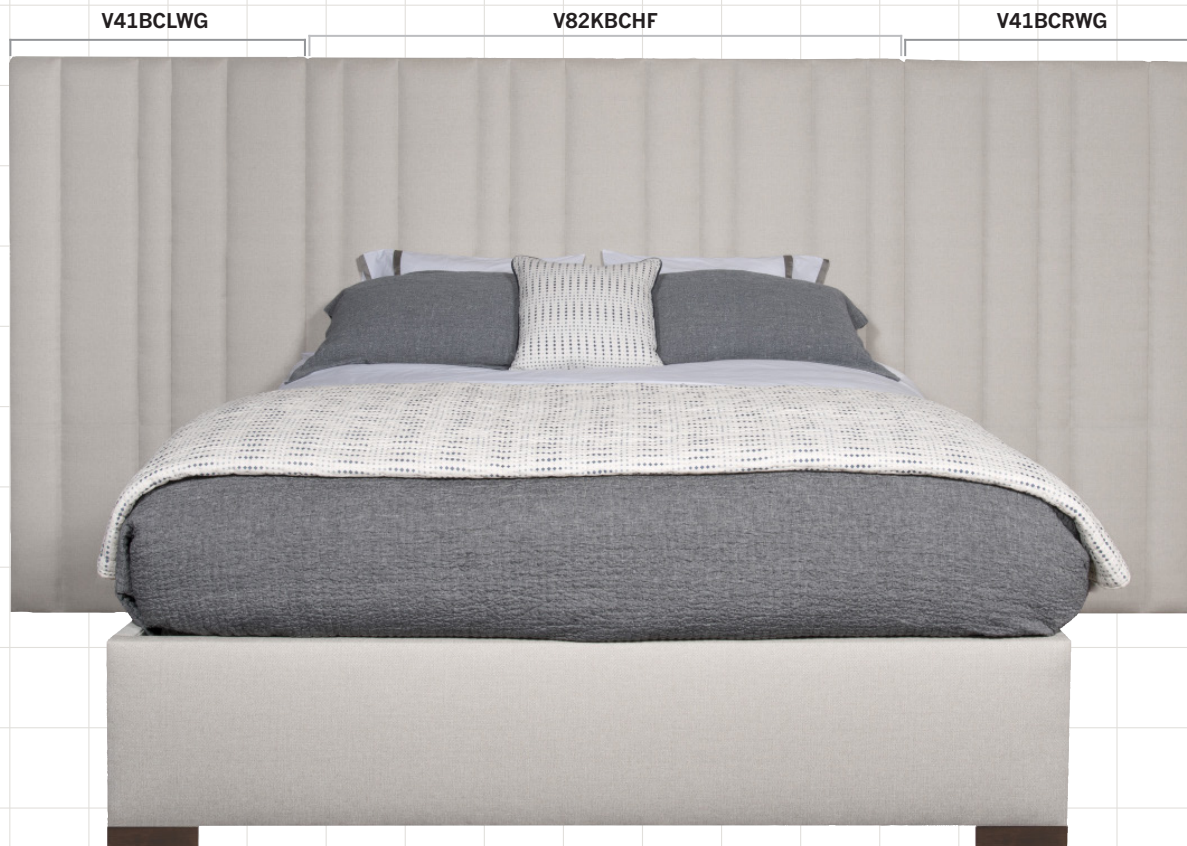

Make It Yours® Wyeth Wall Panel Beds

7 CHOOSE A PERSONALIZED WOOD FINISH. (*wooden block leg*).

Select a personalized finish option for exposed wood legs. Vanguard offers hundreds of finish options — standard stains, paints or metallic paints, Make It Yours® paints, artisan wood finishes or premium leaf finishes. Customize your style even further by adding an optional* embellishment such as highlight striping, pattern striping, sheen level option (from flat to gloss) or distressing level.
*Optional charges apply.

GET CREATIVE AND *make it yours!*

Wyeth King Bed

V82KBCHF Headboard Height: 75" (B). Style: Channeled (C). Wing Panel Quantity: 2; (1 left wing panel and 1 right wing panel)
V41BCLWG (left wing panel) & V41BCRWG (right wing panel). Bed Style: Platform (HF).